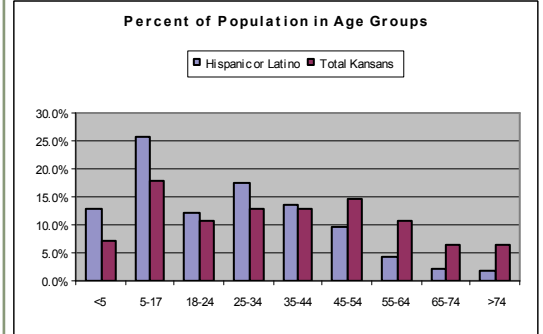

## PEOPLE

**255,409**

Estimated number of Hispanic Kansans as of July 1, 2008. This is 9.1% of the state's population. Hispanic Americans account for 15.4% of the total U.S. population.

**192,070**

There are 192,070 more Hispanic Americans in Kansas today than in 1980. That is a 303% increase, compared to a 18.1% increase in the total number of Kansans during that period.

**38.7%**

The percent of the Hispanic population under age 18, compared to 25% of the general Kansas population.

**24.5**

The median age of Hispanic persons in Kansas. 36.2 years is the median age for all Kansans.