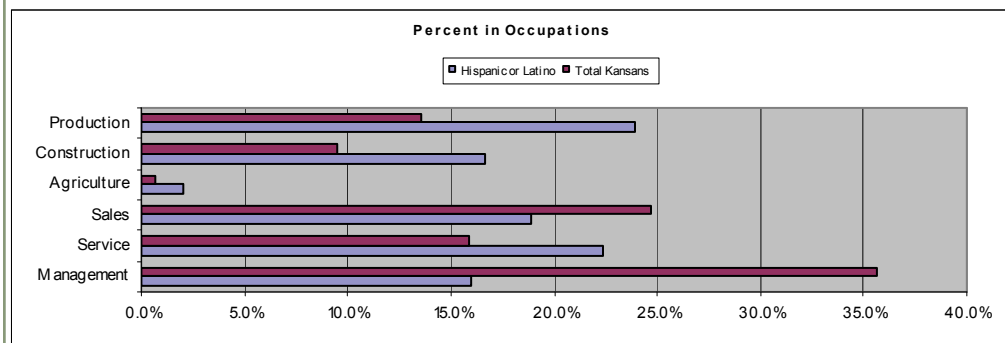

**STATE DATA CENTER
AT THE STATE
LIBRARY OF KANSAS**

State Capitol Building
Room 169-W
300 SW 10th Avenue
Topeka, KS 66612

Tel: 785-296-2008
E-mail: sdc@kslib.info

<http://kslib.info/sdc>

**KANSAS HISPANIC &
LATINO AMERICAN
AFFAIRS COMMISSION**

900 SW Jackson
Suite 100
Topeka, KS 66612

Tel: 785-296-3465
E-mail: Irene.Caballero@ks.gov

WERE ON THE WEB!
WWW.KSLIB.INFO/SDC
WWW.KHLAAAC.ORG

Data Sources, unless otherwise noted:
U.S. Census Bureau: 2008 American Community Survey, Census 2000, U.S. Census Bureau Annual Estimates Program.

MONEY MATTERS

31.7%

Kansas Health Institute estimate for the percentage of Hispanic Kansans who are uninsured, compared to 12.4% of all Kansans.

$38,551

Median income for Hispanic households, the median income for the state is $50,177.

57.7%

Percentage of Hispanic Americans in Kansas who own their home.

4,176

In the 2002 Economic Census, the number of Hispanic owned businesses in Kansas, employing 7,493 people. This accounts for 1.9% of all Kansas firms.

$83,100

The median value of their homes. The overall median value for homes in Kansas is $125,700.

$659,587,000

Total receipts from those businesses in 2002.